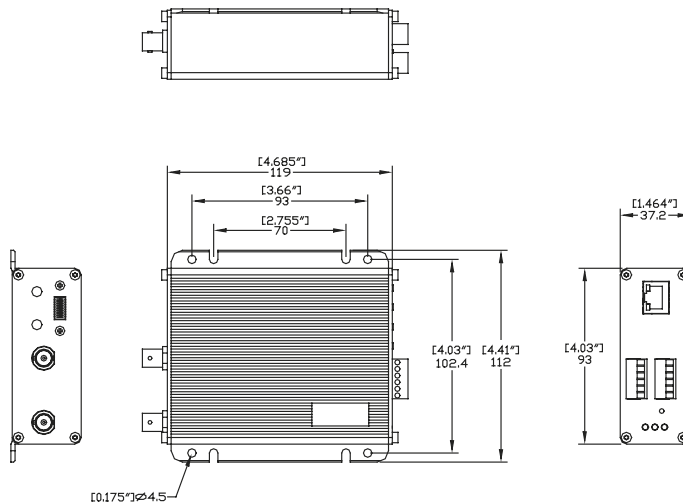

One-channel Entry-level Video Server with Two Way Audio

ACD-2100

- MPEG-4 SP compliant compression
- CIF up to Full D1 resolution at 30/25 FPS
- Digital time code embedded
- Motion detection
- Two way audio supported
- Isolated digital input and output supported

DIMENSION DIAGRAM

Unit: mm [inch]

**PRODUCT SPECIFICATION**

Video (Compression)		External I/O	
Compression	MPEG-4 SP compliant compression	Reset Button	Factory default
Resolution	Full D1 (720 x 480 in NTSC, 720 x 576 in PAL) CIF (352 x 240 in NTSC, 352 x 288 in PAL) QCIF (160 x 112 in NTSC, 176 x 144 in PAL)	LED	System status
Bit Rate	28 K ~ 3 M bps	Network	
Image Frame Rate	30 fps at full D1 resolution (NTSC) 25 fps at full D1 resolution (PAL)	Ethernet Port	Ethernet (10/100Base-T), RJ-45 connector
Multi-stream	Up to 2 configurable frame rate/bit rate for preview and recording	Protocol	TCP, UDP, IP, HTTP, DHCP, PPPoE, RTP, RTSP,
Video Input		Software	
Composite Input	CVBS, 1.0Vp-p with 75 Ω loading, BNC connector	Web Browser	Microsoft Internet Explorer 6.0 or above
Composite Output	CVBS, 1.0Vp-p with 75 Ω loading, BNC connector	SDK	ActiveX control, C SDK
Audio Input		PTZ Protocol	Pelco-P_type1, Pelco-P_type2, Pelco-D, Dynacolor, Samsung, VCL, Videotrek, Kampro-V1, Kampro-V2
Compression	8 kHz, Mono, PCM	Security	
Audio Line Input	Unbalanced, 1.0 Vpp, 1 Vrms, 3.5 mm Jack	Security	Password protection : configured by the administrator
Audio Output		Operating	
Compression	8 kHz, Mono, PCM	Temperature	0 ~ 50 °C (40 ~ 122 °F)
Audio Line Output	Unbalanced, 1.0 Vpp, 1 Vrms, 3.5 mm Jack	Power	
Alarm		Power Requirement	DC 12 V ±10%
Input	2, TTL, terminal block	Power Consumption	7.5 W
Output	2, TTL, terminal block	Physical	
Remote Control		Dimensions (WxHxD)	112 mm x 37.2 mm x 119 mm (4.41" x 1.46" x 4.68")
Serial Port	RS-485: half duplex, terminal block RS-422: full duplex, terminal block RS-232: full duplex, terminal block	Weight	350 g (0.66 lb)