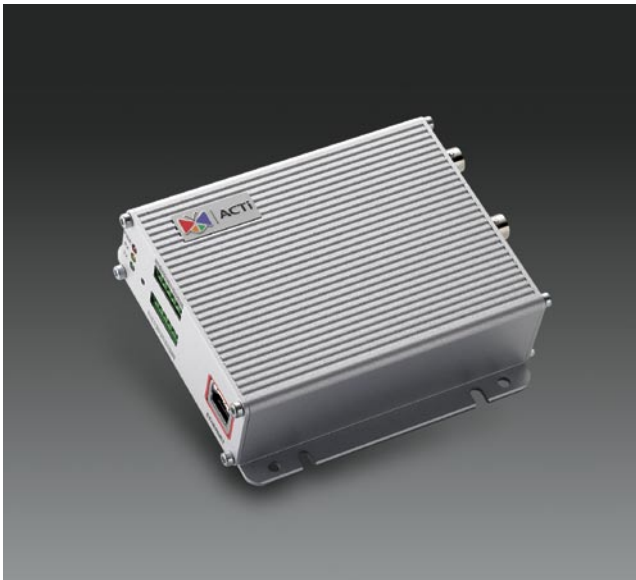

One-channel Entry-level Video Server with Two Way Audio

ACD-2100

- MPEG-4 SP compliant compression
- CIF up to Full D1 resolution at 30/25 FPS
- Digital time code embedded
- Motion detection
- Two way audio supported
- Isolated digital input and output supported

DIMENSION DIAGRAM

Unit: mm [inch]

**PRODUCT SPECIFICATION**

Video (Compression)		External I/O	
Compression	MPEG-4 SP compliant compression	Reset Button	Factory default
Resolution	Full D1 (720 x 480 in NTSC, 720 x 576 in PAL) CIF (352 x 240 in NTSC, 352 x 288 in PAL) QCIF (160 x 112 in NTSC, 176 x 144 in PAL)	LED	System status
Bit Rate	28 K ~ 3 M bps	Network	
Image Frame Rate	30 fps at full D1 resolution (NTSC) 25 fps at full D1 resolution (PAL)	Ethernet Port	Ethernet (10/100Base-T), RJ-45 connector
Multi-stream	Up to 2 configurable frame rate/bit rate for preview and recording	Protocol	TCP, UDP, IP, HTTP, DHCP, PPPoE, RTP, RTSP,
Video Input		Software	
Composite Input	CVBS, 1.0Vp-p with 75 Ω loading, BNC connector	Web Browser	Microsoft Internet Explorer 6.0 or above
Composite Output	CVBS, 1.0Vp-p with 75 Ω loading, BNC connector	SDK	ActiveX control, C SDK
Audio Input		PTZ Protocol	Pelco-P_type1, Pelco-P_type2, Pelco-D, Dynacolor, Samsung, VCL, Videotrek, Kampro-V1, Kampro-V2
Compression	8 kHz, Mono, PCM	Security	
Audio Line Input	Unbalanced, 1.0 Vpp, 1 Vrms, 3.5 mm Jack	Security	Password protection : configured by the administrator
Audio Output		Operating	
Compression	8 kHz, Mono, PCM	Temperature	0 ~ 50 °C (40 ~ 122 °F)
Audio Line Output	Unbalanced, 1.0 Vpp, 1 Vrms, 3.5 mm Jack	Power	
Alarm		Power Requirement	DC 12 V ±10%
Input	2, TTL, terminal block	Power Consumption	7.5 W
Output	2, TTL, terminal block	Physical	
Remote Control		Dimensions (WxHxD)	112 mm x 37.2 mm x 119 mm (4.41" x 1.46" x 4.68")
Serial Port	RS-485: half duplex, terminal block RS-422: full duplex, terminal block RS-232: full duplex, terminal block	Weight	350 g (0.66 lb)