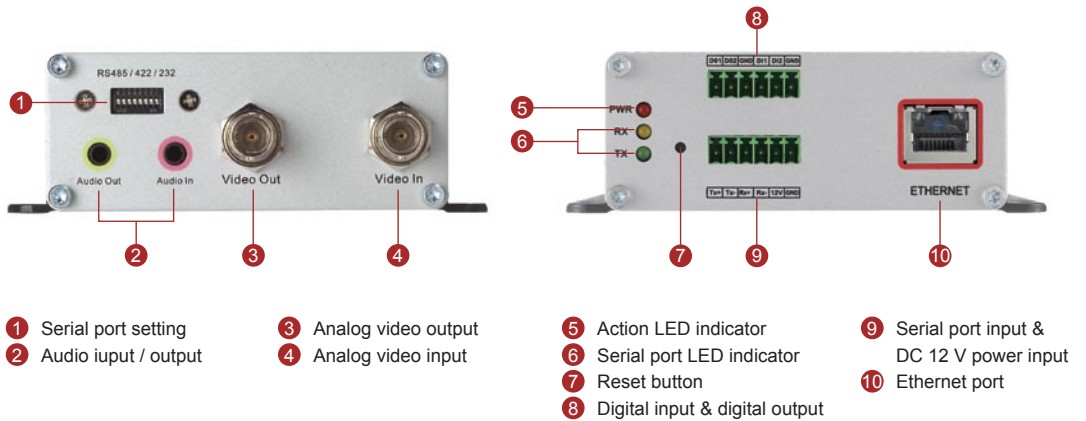

One-channel Entry-level Video Server with Two Way Audio

ACD-2100

- MPEG-4 SP compliant compression
- CIF up to Full D1 resolution at 30/25 FPS
- Digital time code embedded
- Motion detection
- Two way audio supported
- Isolated digital input and output supported

DIMENSION DIAGRAM

Unit: mm [inch]

**PRODUCT SPECIFICATION**

Video (Compression)		External I/O	
Compression	MPEG-4 SP compliant compression	Reset Button	Factory default
Resolution	Full D1 (720 x 480 in NTSC, 720 x 576 in PAL) CIF (352 x 240 in NTSC, 352 x 288 in PAL) QCIF (160 x 112 in NTSC, 176 x 144 in PAL)	LED	System status
Bit Rate	28 K ~ 3 M bps	Network	
Image Frame Rate	30 fps at full D1 resolution (NTSC) 25 fps at full D1 resolution (PAL)	Ethernet Port	Ethernet (10/100Base-T), RJ-45 connector
Multi-stream	Up to 2 configurable frame rate/bit rate for preview and recording	Protocol	TCP, UDP, IP, HTTP, DHCP, PPPoE, RTP, RTSP,
Video Input		Software	
Composite Input	CVBS, 1.0Vp-p with 75 Ω loading, BNC connector	Web Browser	Microsoft Internet Explorer 6.0 or above
Composite Output	CVBS, 1.0Vp-p with 75 Ω loading, BNC connector	SDK	ActiveX control, C SDK
Audio Input		PTZ Protocol	Pelco-P_type1, Pelco-P_type2, Pelco-D, Dynacolor, Samsung, VCL, Videotrek, Kampro-V1, Kampro-V2
Compression	8 kHz, Mono, PCM	Security	
Audio Line Input	Unbalanced, 1.0 Vpp, 1 Vrms, 3.5 mm Jack	Security	Password protection : configured by the administrator
Audio Output		Operating	
Compression	8 kHz, Mono, PCM	Temperature	0 ~ 50 °C (40 ~ 122 °F)
Audio Line Output	Unbalanced, 1.0 Vpp, 1 Vrms, 3.5 mm Jack	Power	
Alarm		Power Requirement	DC 12 V ±10%
Input	2, TTL, terminal block	Power Consumption	7.5 W
Output	2, TTL, terminal block	Physical	
Remote Control		Dimensions (WxHxD)	112 mm x 37.2 mm x 119 mm (4.41" x 1.46" x 4.68")
Serial Port	RS-485: half duplex, terminal block RS-422: full duplex, terminal block RS-232: full duplex, terminal block	Weight	350 g (0.66 lb)